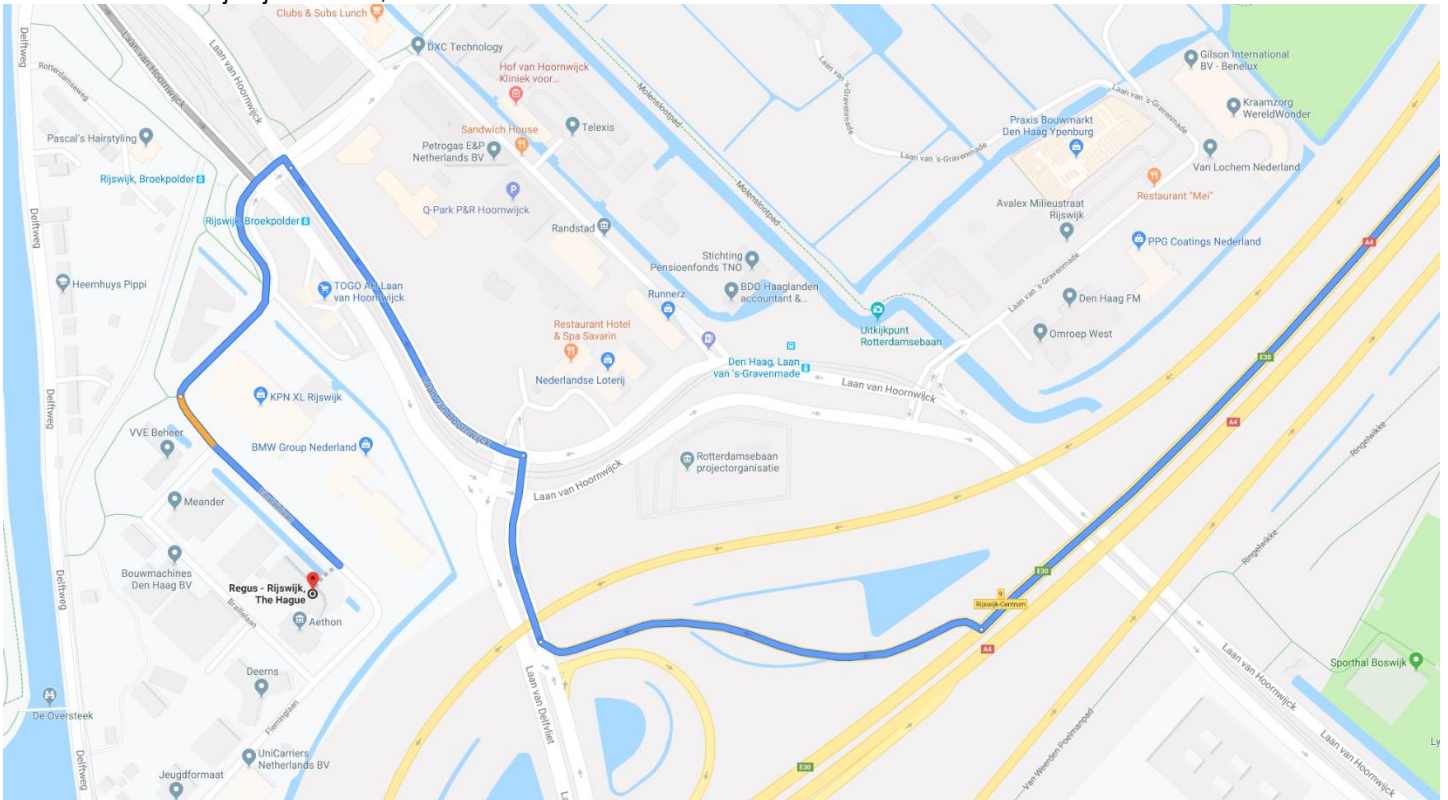

Route A4 towards Rijswijk Centrum, exit 9